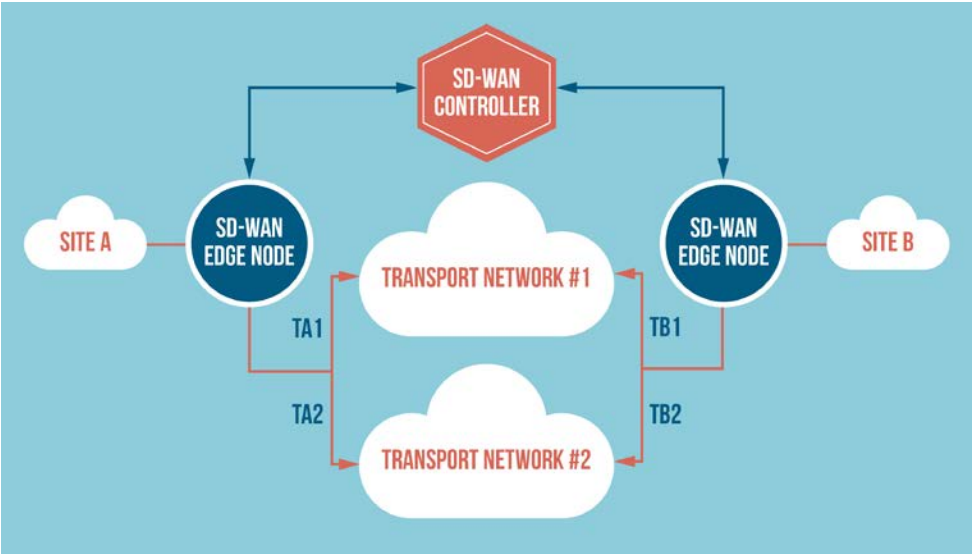

DYNAMIC BANDWIDTH

Do you utilize or plan to utilize other cloud services, such as AWS, Azure or Google? Many SD-WAN providers connect directly to many of these cloud providers. Also, there are options that allow bandwidth to grow dynamically as your cloud needs change.

QUALITY OF EXPERIENCE

SD-WAN solutions can provide prioritization to the mission critical applications your business demands. Typically, providers choose the best circuit based on real-time statistics giving priority to video, voice, and other business applications. SD-WAN solutions optimize the traffic, reducing overall latency, jitter and response times, and accelerate the applications themselves.

NETWORK FUNCTION VIRTUALIZATION (NFV)

We can also provide partnerships with companies that can virtualize out many network functions, such as firewalls, VPNs, load balancing, application acceleration, etc.

ABOUT US

E-TEL designs and delivers Voice, Video, Data and Cabling solutions that help companies execute on their strategic goals.

Our focus? Every business is unique, so we start with listening to the needs of our clients, and then exceed those needs in every way.

Call us today to learn more on what SD-WAN services are right for your business.

Call: 703-904-1700
www.E-TELSystems.com

E-TEL
SYSTEMS CORPORATION

43766 Trade Center Place, Suite 130
Dulles VA 20166
www.E-TELSystems.com
703-904-1700